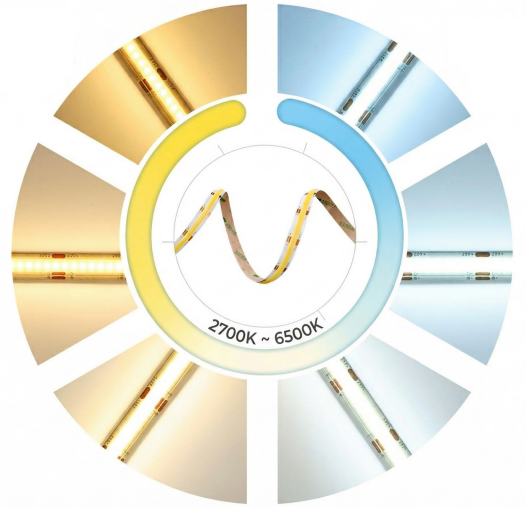

CCT Color COB Strip Light

Model No.	Voltage	Power/m	LEDs/m	Color	CRI	Cutting Section/cm
WS-COB-560-CCT	DC 12V / 24V	13W	560 led/m	2700K - 6500K	90+	2.5/5cm
WS-COB-576-CCT	DC 24V	14W	576 led/m	2700K - 6500K	90+	2.8cm
WS-COB-608-CCT	DC 24V	14W	608 led/m	2700K - 6500K	90+	2.8cm