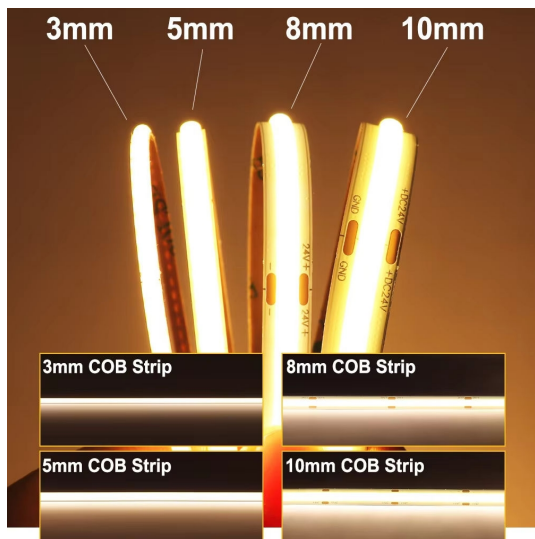

Low Voltage COB Strip Light

COLOR TEMPERATURE OPTIONS

6500K

4000K

3000K

Model No.	Voltage	Power/m	LEDs/m	Color (Single Color)	CRI	Cutting Section/cm
WS-COB-300-5V	DC 5V	8W	300 led/m	3000K - 6000K	90+	1.5cm
WS-COB-300-12V	DC12V	10W	300 led/m	3000K - 6000K	90+	5cm
WS-COB-312-24V	DC 24V	10W	312 led/m	3000K - 6000K	90+	3.85cm

Low Voltage COB Strip Light

Model No.	Voltage	Power/m	LEDs/m	Color (Single Color)	CRI	Cutting Section/cm
WS-COB-320	DC 12V / 24V	12W	320 led/m	3000K - 6000K	90+	2.5 / 5cm
WS-COB-480	DC 12V / 24V	14W	480 led/m	3000K - 6000K	90+	2.5 / 5cm
WS-COB-560	DC 12V / 24V	15W	560 led/m	3000K - 6000K	90+	2.5 / 5cm

Low Voltage COB Strip Light

5MM ULTRA-SLIM COB LED STRIP

SEAMLESS GLOW / HIGH CRI 90+

Model No.	Voltage	Power/m	LEDs/m	Color (Single Color)	CRI	Cutting Section/cm
WS-COB-3mm	DC 12V / 24V	7W	400 led/m	3000K - 6000K	90+	1cm / 2.5cm
WS-COB-5mm	DC 12V / 24V	9W/10W	320/480 led/m	3000K - 6000K	90+	2.5cm / 5cm

Single Color COB Strip Light

Model No.	Voltage	Power/m	LEDs/m	Color	CRI	Cutting Section/cm
WS-COB-320-AM-8MM	DC 24V	10W	320 led/m	Amber	N/A	5cm
WS-COB-320-P-8MM	DC 24V	10W	320 led/m	Purple	N/A	5cm
WS-COB-320-C-8MM	DC 24V	10W	320 led/m	Cyan	N/A	5cm